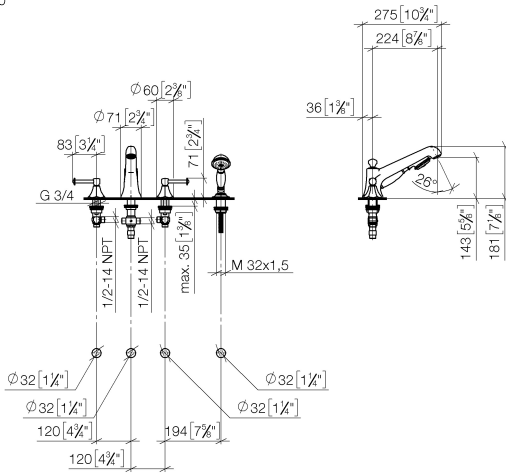

ST 030 100 3370

- spout: circular, air-enriched flow
- max. spout flow rate 23 l/min
- Hand shower: COMPACT RAIN, max. flow rate 6.8 l/min (at 3 bar)
- complete hand shower set with anti-scale system
- 225mm projection
- automatic bath/shower diverter
- height of mixer 185 mm
- height up to aerator 140 mm
- hole diameter valve 32 mm
- hole diameter spout 32 mm
- hole diameter for complete hand shower set 32 mm
- rosette for spout Ø 70mm
- rosette for complete hand shower set Ø 60mm
- rosette for deck valve Ø 60mm
- metal shower hose 1750mm with integrated anti-twist protection

ST 030 100 3370

- 225mm projection
- complete hand shower set: normal flow
- spout: circular, air-enriched flow
- complete hand shower set with anti-scale system
- automatic bath/shower diverter
- height of mixer 185 mm
- height up to aerator 140 mm
- hole diameter valve 32 mm
- hole diameter spout 32 mm
- hole diameter for complete hand shower set 32 mm
- rosette for spout Ø 70mm
- rosette for complete hand shower set Ø 60mm
- rosette for deck valve Ø 60mm
- metal shower hose 1750mm with integrated anti-twist protection
- max. spout flow rate 23 l/min
- max. flow for complete hand shower set 6.8 l/min

Recommended miscellaneous

Perfecto installation kit - 12 614 970 90

ST 030 100 3370

mm [inches]
1:10

Flow rate chart

Certificates

LGA_8028.

Belgaqua_21-380-
27_4.

ST 030 100 3370

Spare parts list

No.	Item Number	Name	Quantity used	Delivery time
1	20 000 370-00	side panel	1	60
2	13 502 380-00	spout	1	60
3	12 502 970 90	High pressure hose 1/2" x 1/2" x 400 mm -	2	2
4	20 000 371-00	side panel	1	60
5	27 703 370-00	shower set	1	60