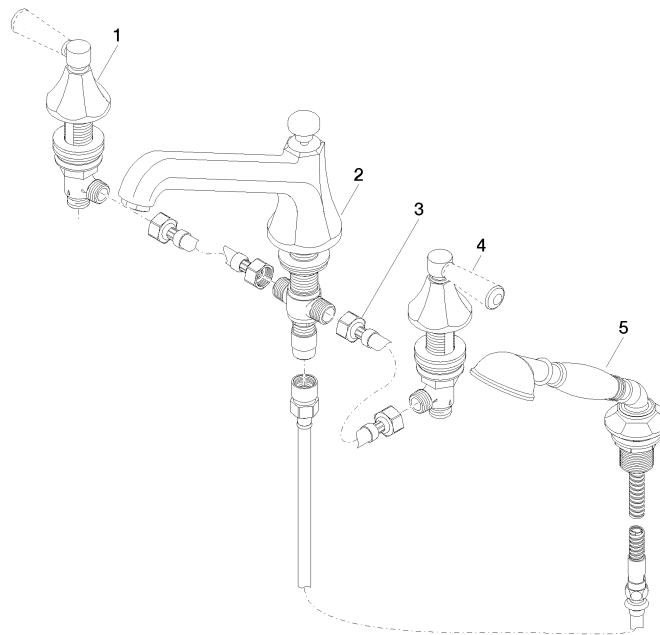

ST 030 100 3370

- spout: circular, air-enriched flow
- max. spout flow rate 23 l/min
- Hand shower: COMPACT RAIN, max. flow rate 6.8 l/min (at 3 bar)
- complete hand shower set with anti-scale system
- 225mm projection
- automatic bath/shower diverter
- height of mixer 185 mm
- height up to aerator 140 mm
- hole diameter valve 32 mm
- hole diameter spout 32 mm
- hole diameter for complete hand shower set 32 mm
- rosette for spout Ø 70mm
- rosette for complete hand shower set Ø 60mm
- rosette for deck valve Ø 60mm
- metal shower hose 1750mm with integrated anti-twist protection

ST 030 100 3370

- 225mm projection
- complete hand shower set: normal flow
- spout: circular, air-enriched flow
- complete hand shower set with anti-scale system
- automatic bath/shower diverter
- height of mixer 185 mm
- height up to aerator 140 mm
- hole diameter valve 32 mm
- hole diameter spout 32 mm
- hole diameter for complete hand shower set 32 mm
- rosette for spout Ø 70mm
- rosette for complete hand shower set Ø 60mm
- rosette for deck valve Ø 60mm
- metal shower hose 1750mm with integrated anti-twist protection
- max. spout flow rate 23 l/min
- max. flow for complete hand shower set 6.8 l/min

Recommended miscellaneous

Perfecto installation kit - 12 614 970 90

ST 030 100 3370

mm [inches]
1:10

Flow rate chart

Certificates

LGA_8028.

Belgaqua_21-380-
27_4.

ST 030 100 3370

Spare parts list

No.	Item Number	Name	Quantity used	Delivery time
1	20 000 370-00	side panel	1	60
2	13 502 380-00	spout	1	60
3	12 502 970 90	High pressure hose 1/2" x 1/2" x 400 mm -	2	2
4	20 000 371-00	side panel	1	60
5	27 703 370-00	shower set	1	60