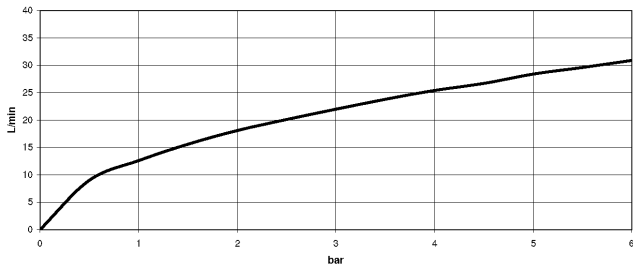

Recommended miscellaneous

Perfecto installation kit - 12 614 970 90

ST 030 100 3370

mm [inches]
1:10

Flow rate chart

Certificates

LGA_8028.

Belgaqua_21-380-
27_4.